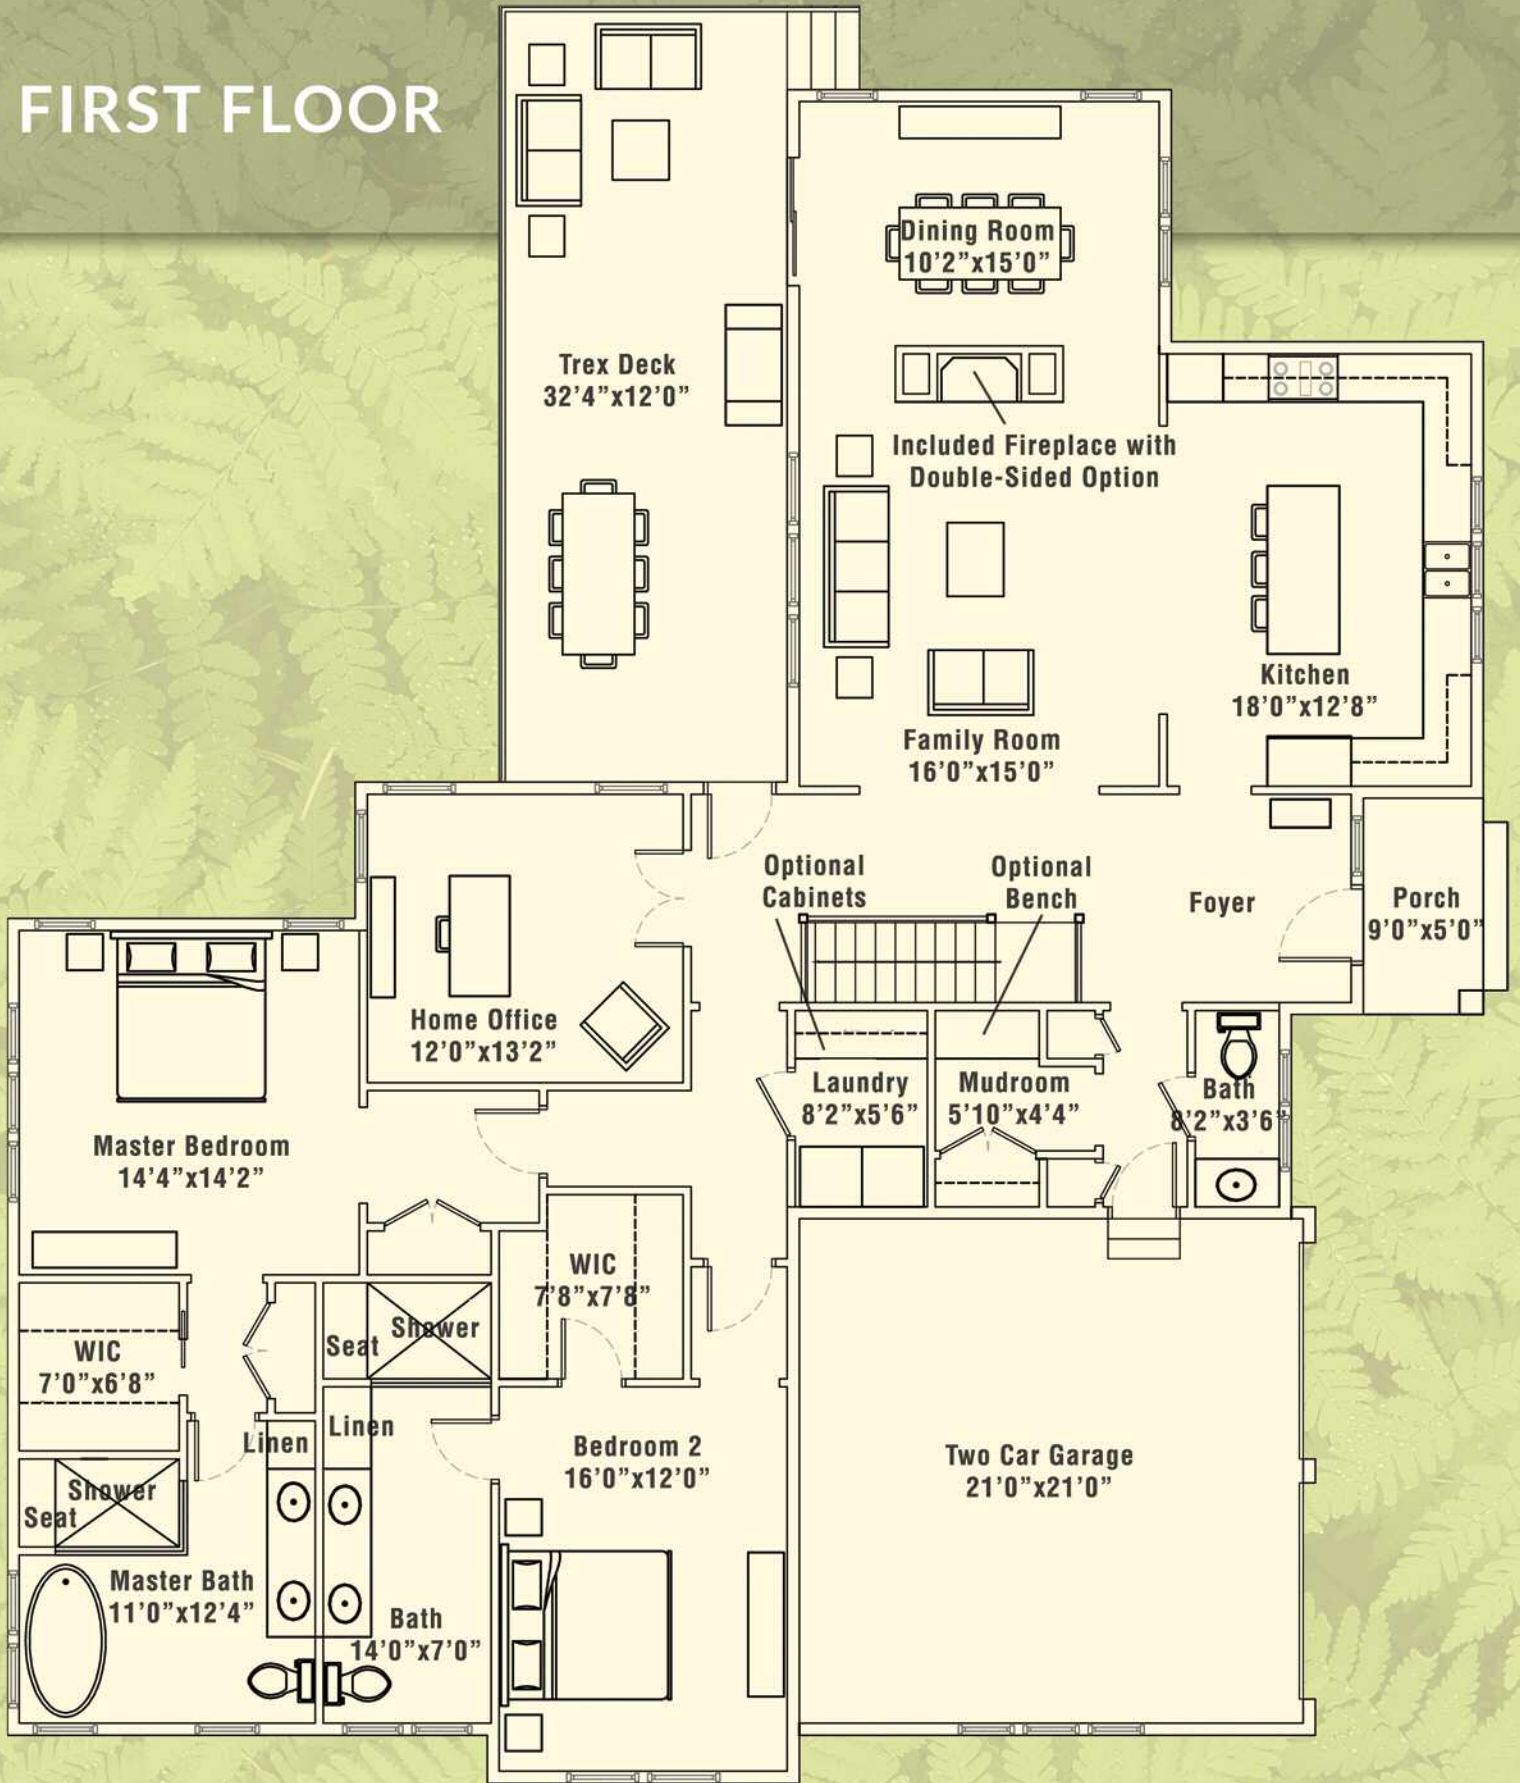

BLACK BIRCH  
CONCORD

# The Patio Home

Expansive 2,350 SF of single floor living  
plus endless lower level possibilities

# FIRST FLOOR

# LOWER LEVEL OPTIONS