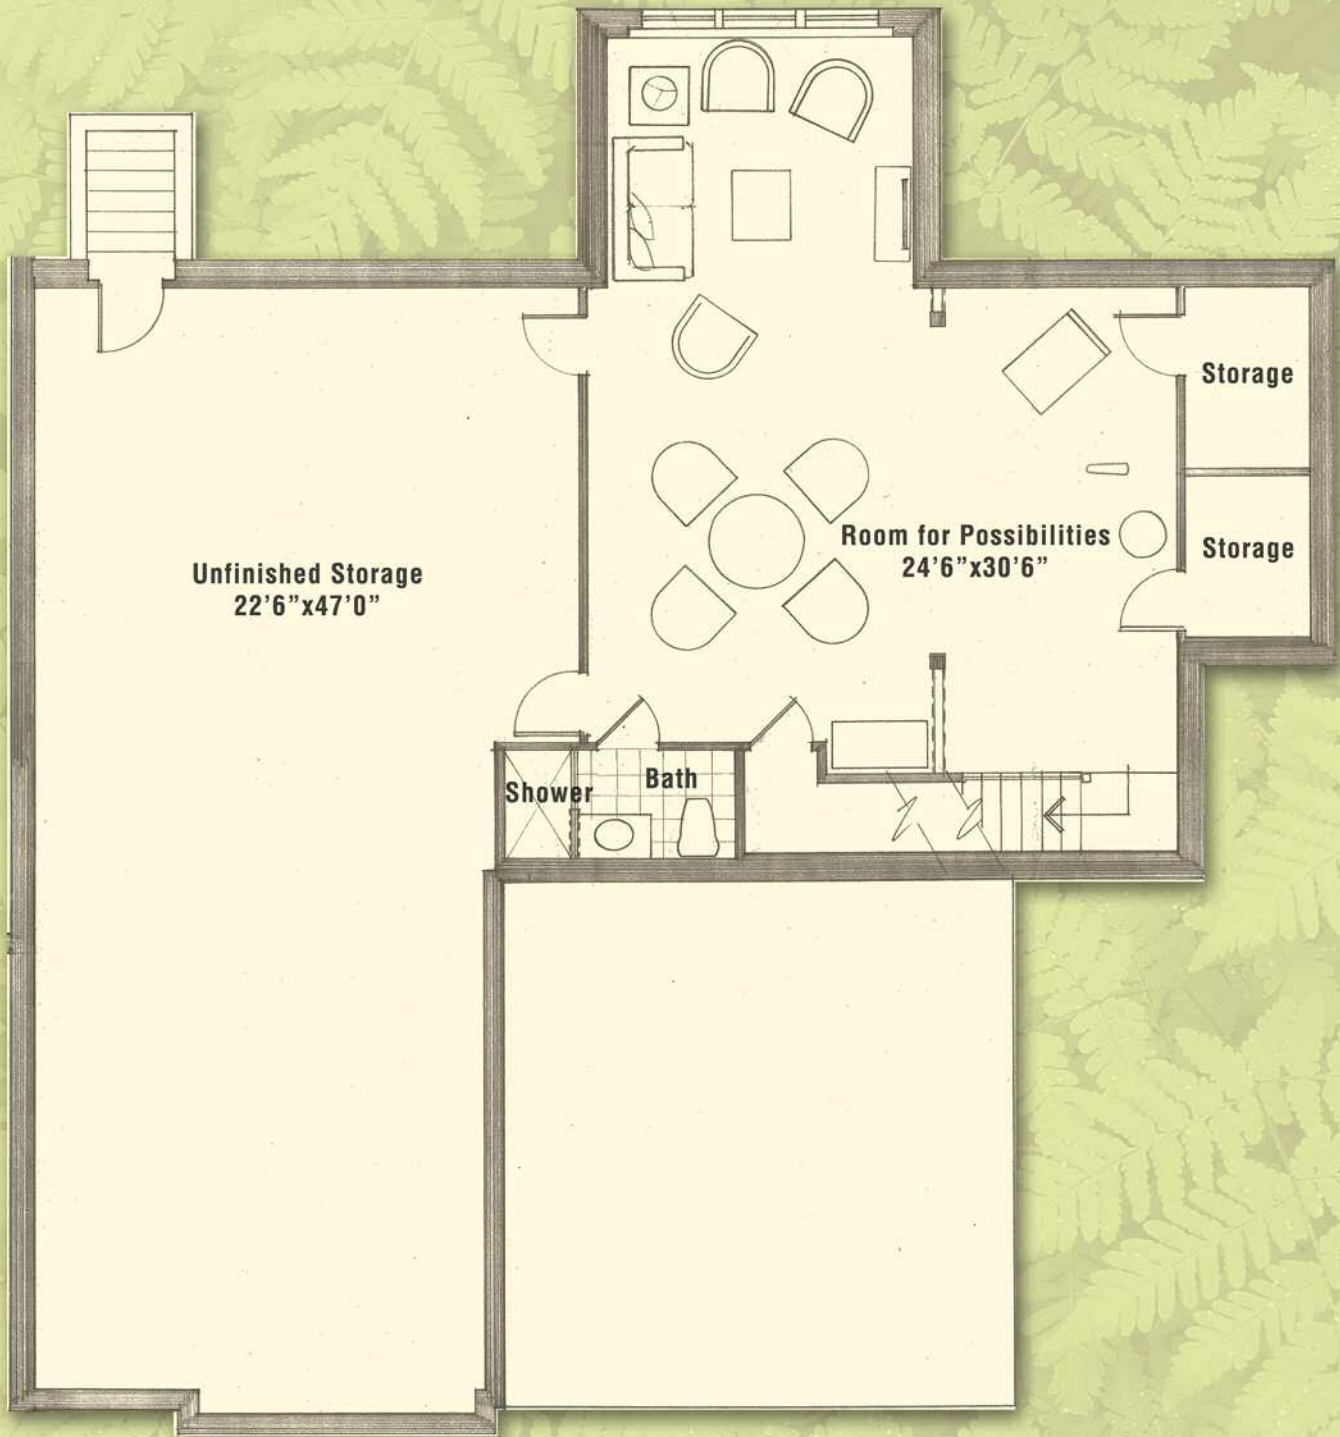

BLACK BIRCH
CONCORD

Carriage House II

2 Bedroom / 2.5 Bath / 1,867 SF

FIRST FLOOR

OPTIONAL FINISHED LOWER LEVEL

BATH OPTIONS

Master Bath / Suite 1

Master Bath / Suite 2