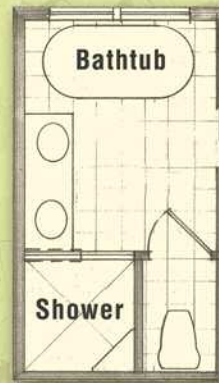

BLACK BIRCH
CONCORD

Carriage House I

2 Bedroom / 2.5 Bath / 2,129 SF

FIRST FLOOR

Floor plans subject to change; all measurements are approximate and subject to normal construction variances.

OPTIONAL FINISHED LOWER LEVEL

Floor plans subject to change; all measurements are approximate and subject to normal construction variances.

BATH OPTIONS

Alternative Guest Bath

Alternative Master Bath