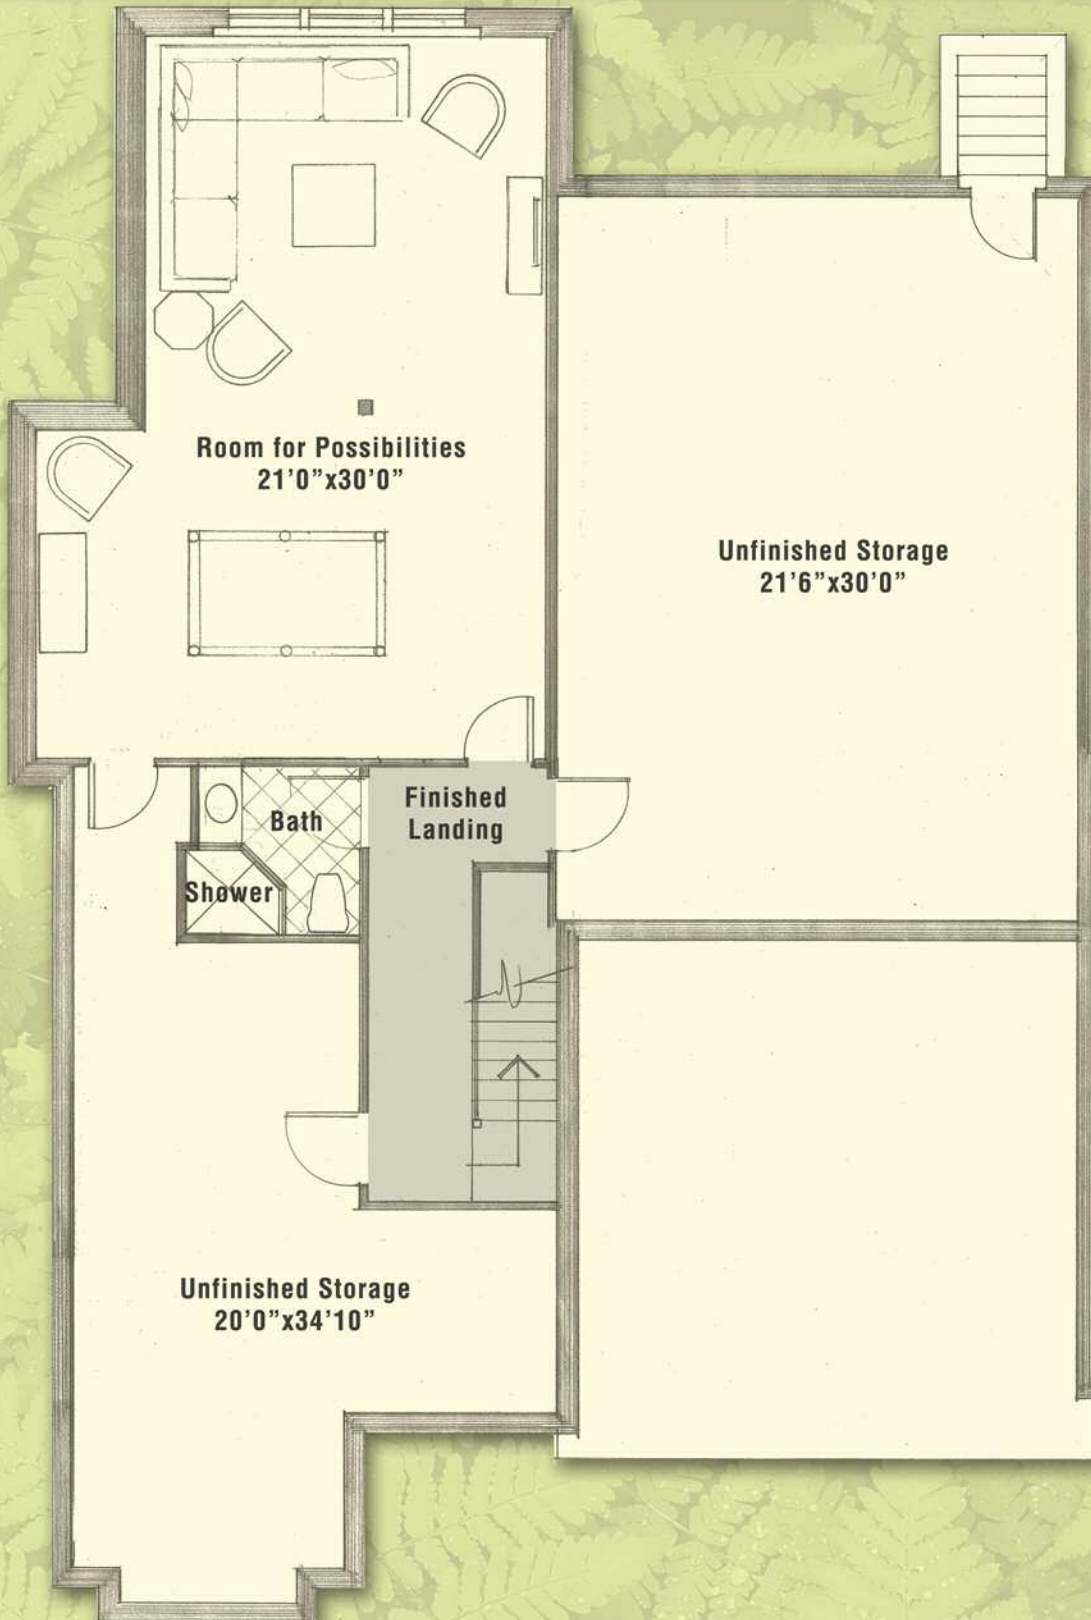

BLACK BIRCH
CONCORD

Carriage House I

2 Bedroom / 2.5 Bath / 2,129 SF

FIRST FLOOR

Floor plans subject to change; all measurements are approximate and subject to normal construction variances.

OPTIONAL FINISHED LOWER LEVEL

Floor plans subject to change; all measurements are approximate and subject to normal construction variances.

BATH OPTIONS

Alternative Guest Bath

Alternative Master Bath